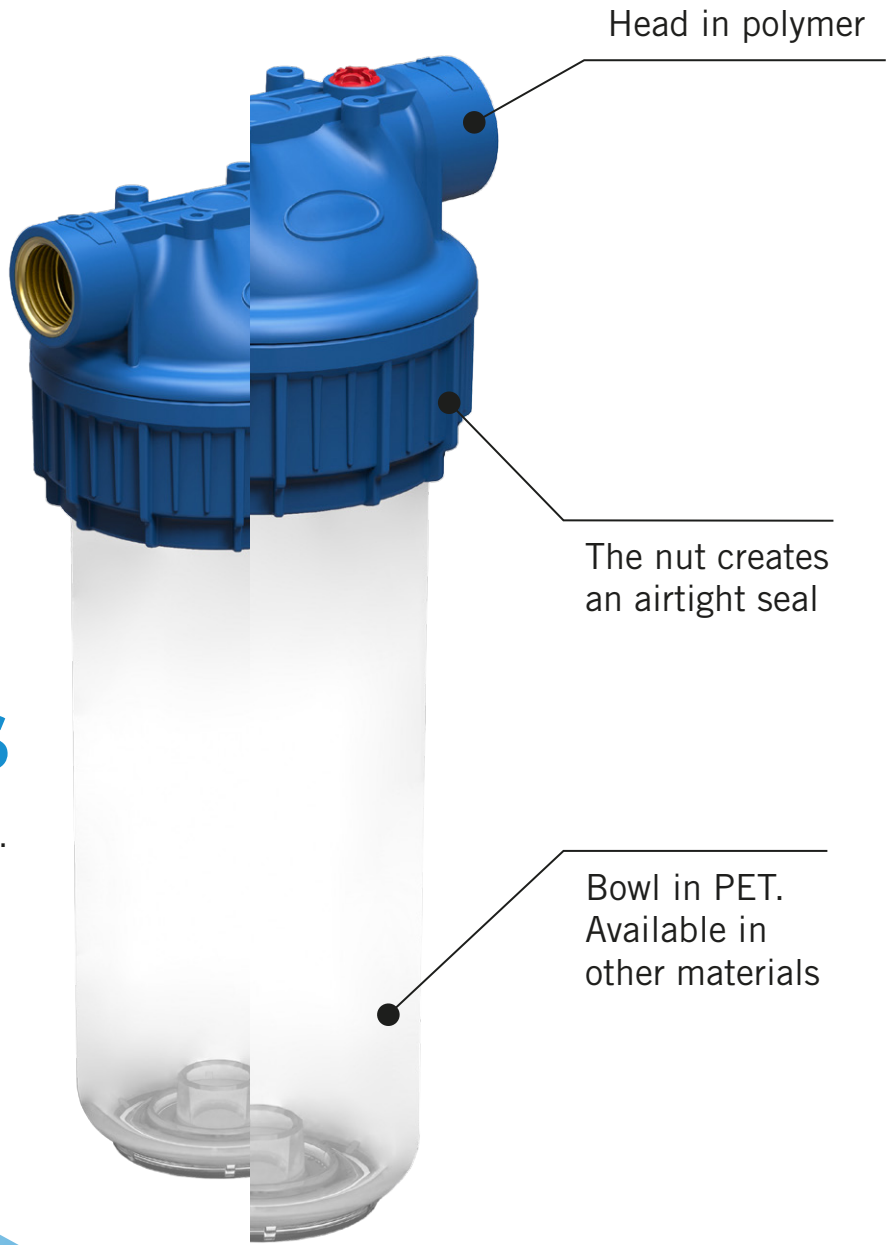

THREE PIECES

*The perfect answer
to your needs*

3 PIECES HOUSINGS

Universal housing for food use.
It is suitable for domestic and
industrial applications.

COMPACT & VERSATILE

Slim product, it occupies the same spaces as the 2P line, in addition it shares some accessories with it (spanner and bracket).

HEIGHT: 5" 7" 9"¾
CONNECTION: ½" ¾" 1" ¼" JG

Various options to fulfill the market needs. It is also available in these versions: **duplex e triplex.**

THREE HEADS MODELS

BRASS INSERTS

CONNECTION
¼" THREADED