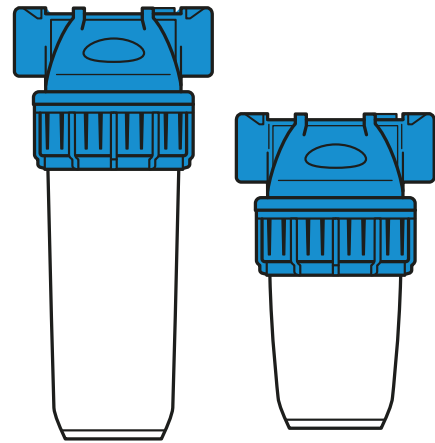

THREE PIECES

*The perfect answer
to your needs*

3 PIECES HOUSINGS

Universal housing for food use.
It is suitable for domestic and
industrial applications.

COMPACT & VERSATILE

Slim product, it occupies the same spaces as the 2P line, in addition it shares some accessories with it (spanner and bracket).

HEIGHT: 5" 7" 9"¾
CONNECTION: ½" ¾" 1" ¼" JG

Various options to fulfill the market needs. It is also available in these versions: **duplex e triplex.**

THREE HEADS MODELS

BRASS INSERTS

CONNECTION
¼" THREADED